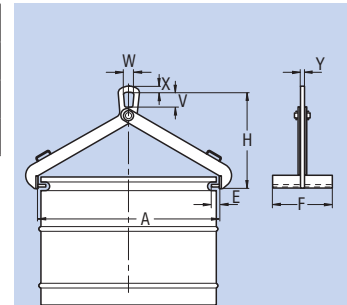

## Drum grab

For upright, inherently stable metal and L-edge plastic drums with lid and rim. Also suitable for use with tightly packed drums.

For custom-made products with "hold open" device please consult PFEIFER

for drum	mm	Ø390–Ø650
SWL	kg	500
Weight	kg	4.7
Reference no.		<b>114172</b>

Dimensions in mm		
A Ø390–Ø650	E 20	F 200
H 350	V 60	W 60
X 15	Y 10	