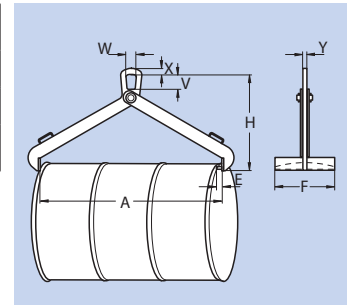

Drum grab

For horizontal, inherently stable metal drums with rim.

For custom-made products with "hold open" device please consult PFEIFER

for drum length	mm	650–950
SWL	kg	500
Weight	kg	8
Reference no.		114173

Dimensions in mm		
A 650–950	E 20	F 200
H 500	V 60	W 60
X 15	Y 10	